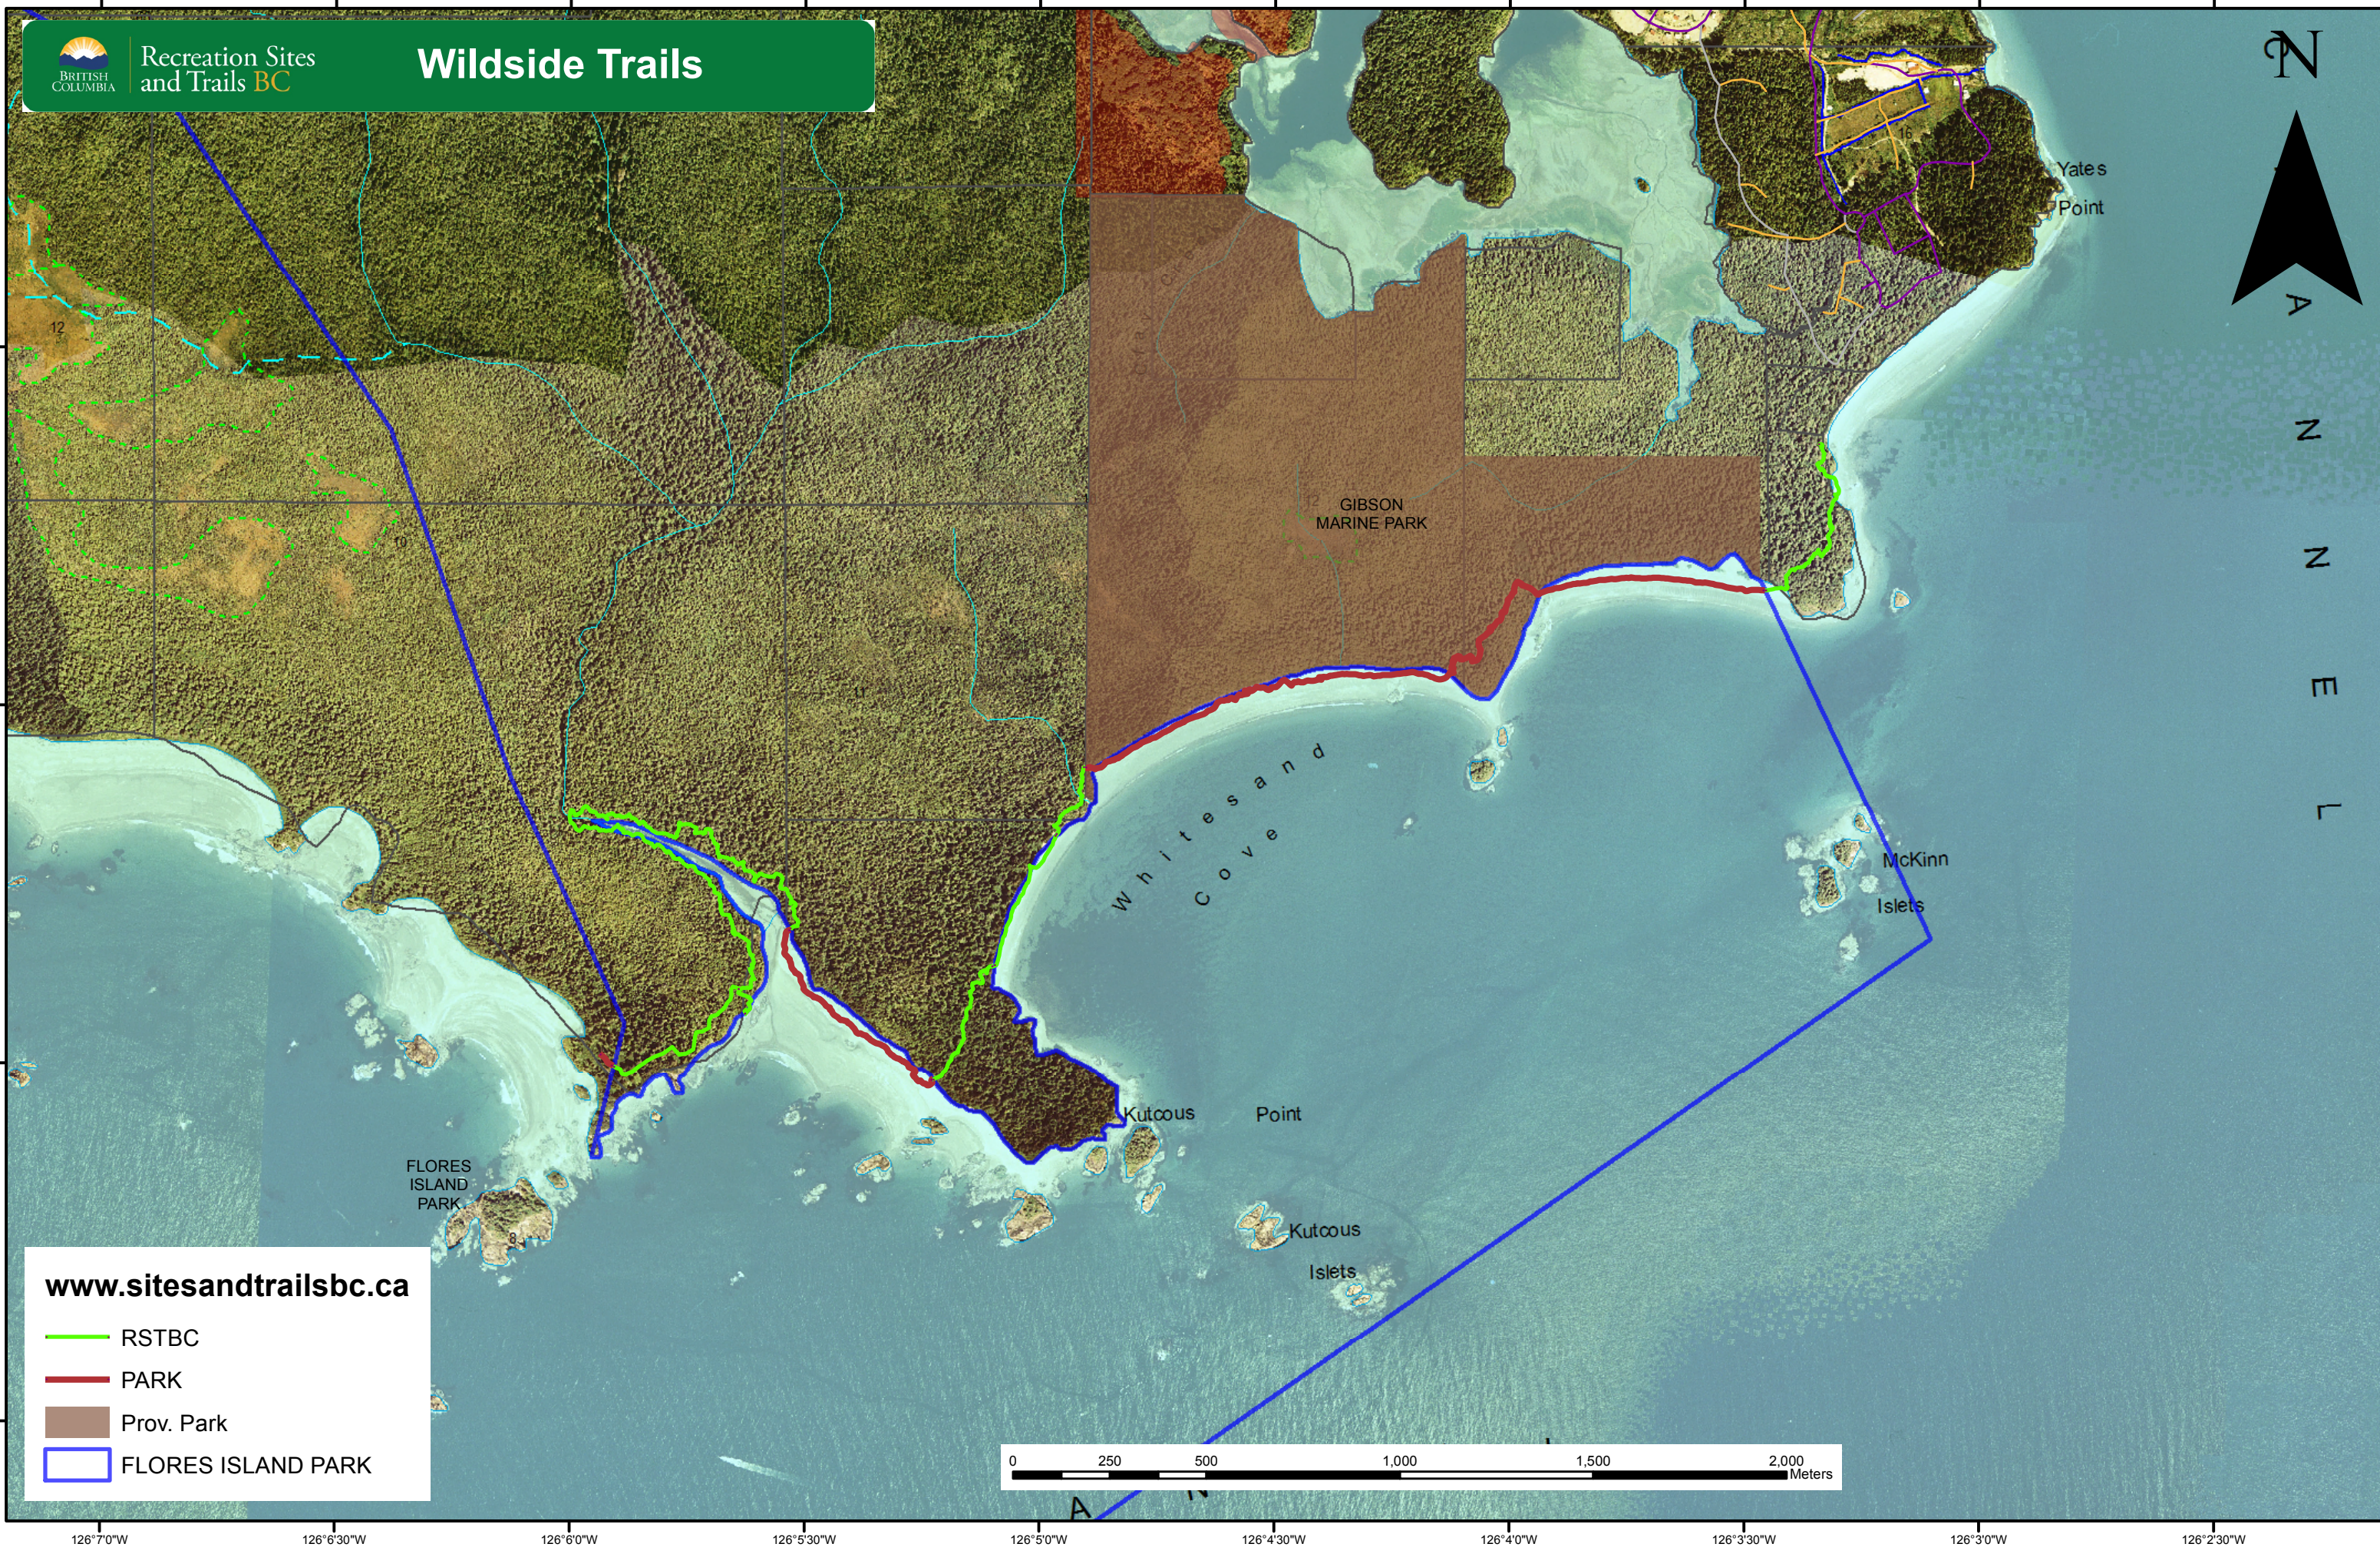

Recreation Sites  
and Trails BC

# Wildside Trails

[www.sitesandtrailsbc.ca](http://www.sitesandtrailsbc.ca)

- RSTBC
- PARK
- Prov. Park
- FLORES ISLAND PARK

126°70'W 126°6'30'W 126°6'0'W 126°5'30'W 126°5'0'W 126°4'30'W 126°4'0'W 126°3'30'W 126°3'0'W 126°2'30'W

49°16'0"N  
49°15'30"N  
49°15'0"N  
49°14'30"N

49°16'0"N  
49°15'30"N  
49°15'0"N  
49°14'30"N

Yates Point

GIBSON MARINE PARK

FLORES ISLAND PARK

Kutcouc Point

Kutcouc Islets

McKinn Islets

Whitesand Cove